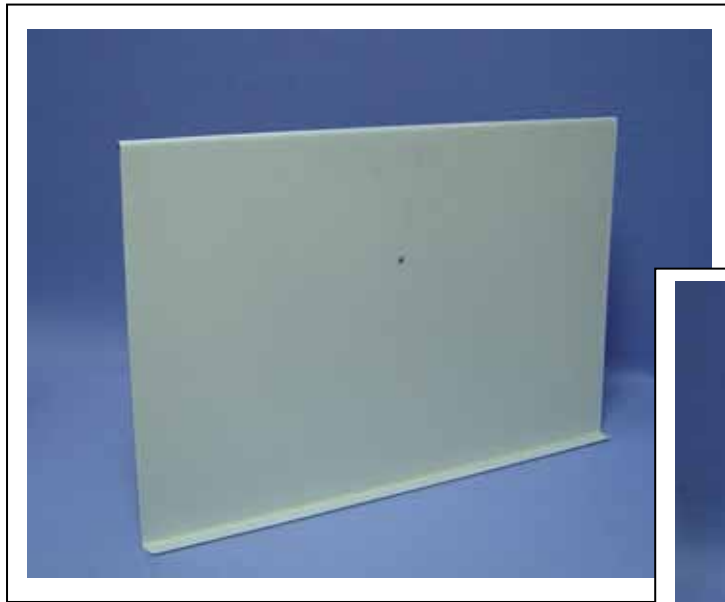

SPACEWRITER

Glass Table

Material: Metal plate on the base / Glass table on the top (6 mm)

Diameter: 60 cm.

SPACEWRITER

Magazine Shelf

Material: Metal plate
Size: 56 x 37 cm.

SPACEWRITER

Book Shelf

Material: Metal plate
Size: 22 x 17 x 7 cm .

SPACEWRITER

Display Shelf

Material: Aluminum plate
Size: 38 x 30 cm .

SPACEWRITER

Single Catalog Holder

Material: Acrylic

Size: 9 x 5 cm.

SPACEWRITER

Banner Rod

Material: Aluminum

Size: 55 / 65 cm.

Diameter: 2 cm

SPACEWRITER

Base Plate

Material: Metal Plate
Diameter: 60 cm.

SPACEWRITER

Pole

Material: Aluminum
Size: 210 to 370 cm
Upper tube: DIA 4 cm.
Lower tube: DIA 4.5 cm

SPACEWRITER

Donut

Attaches up to 3 accessories to tube.

Material: Aluminum