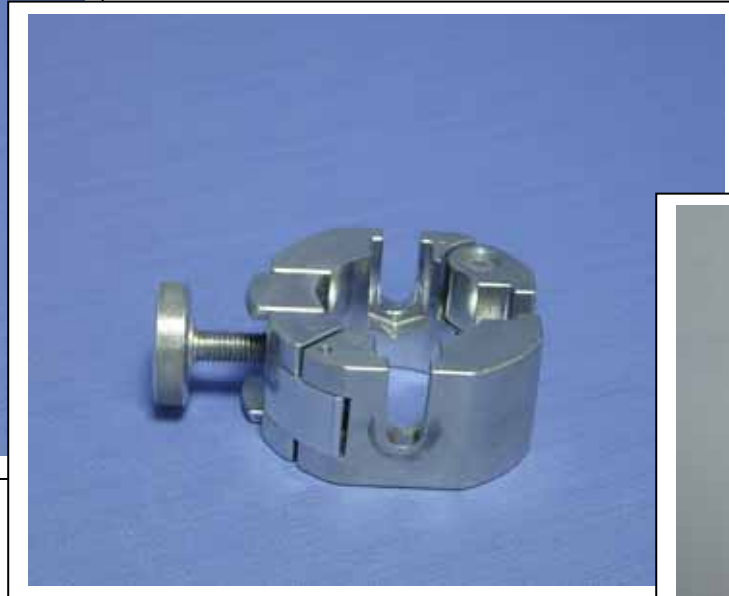

Material: Metal Plate
Diameter: 60 cm.

SPACEWRITER

Pole

Material: Aluminum
Size: 210 to 370 cm
Upper tube: DIA 4 cm.
Lower tube: DIA 4.5 cm

SPACEWRITER

Donut

Attaches up to 3 accessories to tube.

Material: Aluminum