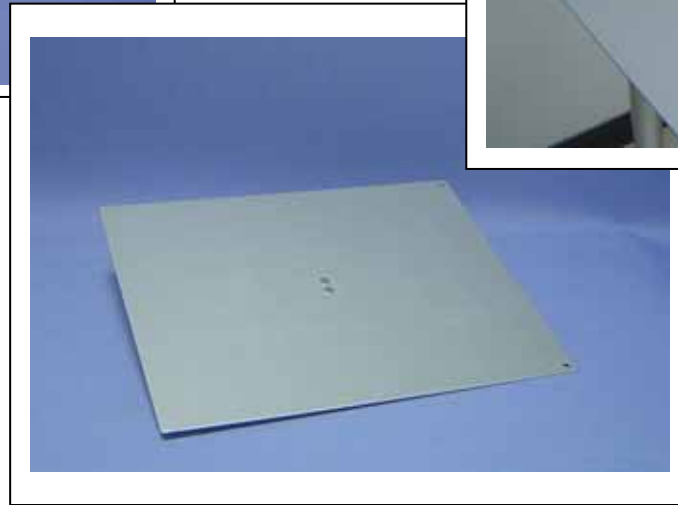

SPACEWRITER

Glass Table

Material: Metal plate on the base / Glass table on the top (6 mm)

Diameter: 60 cm.

SPACEWRITER

Magazine Shelf

Material: Metal plate
Size: 56 x 37 cm.

SPACEWRITER

Book Shelf

Material: Metal plate
Size: 22 x 17 x 7 cm .

SPACEWRITER

Display Shelf

Material: Aluminum plate
Size: 38 x 30 cm .

SPACEWRITER

Single Catalog Holder

Material: Acrylic

Size: 9 x 5 cm.

SPACEWRITER

Banner Rod

Material: Aluminum

Size: 55 / 65 cm.

Diameter: 2 cm

SPACEWRITER

Base Plate

Material: Metal Plate
Diameter: 60 cm.

SPACEWRITER

Pole

Material: Aluminum
Size: 210 to 370 cm
Upper tube: DIA 4 cm.
Lower tube: DIA 4.5 cm

SPACEWRITER

Donut

Attaches up to 3 accessories to tube.

Material: Aluminum