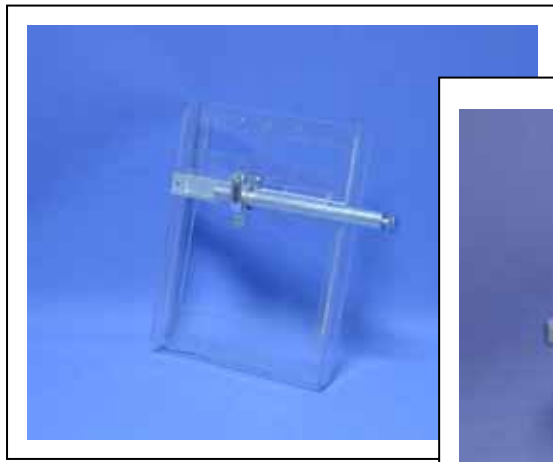

SPACEWRITER

Glass Table

Material: Metal plate on the base / Glass table on the top (6 mm)

Diameter: 60 cm.

SPACEWRITER

Magazine Shelf

Material: Metal plate
Size: 56 x 37 cm.

SPACEWRITER

Book Shelf

Material: Metal plate
Size: 22 x 17 x 7 cm .

SPACEWRITER

Display Shelf

Material: Aluminum plate
Size: 38 x 30 cm .

SPACEWRITER

Single Catalog Holder

Material: Acrylic

Size: 9 x 5 cm.

SPACEWRITER

Banner Rod

Material: Aluminum

Size: 55 / 65 cm.

Diameter: 2 cm

SPACEWRITER

Base Plate

Material: Metal Plate
Diameter: 60 cm.

SPACEWRITER

Pole

Material: Aluminum
Size: 210 to 370 cm
Upper tube: DIA 4 cm.
Lower tube: DIA 4.5 cm

SPACEWRITER

Donut

Attaches up to 3 accessories to tube.

Material: Aluminum