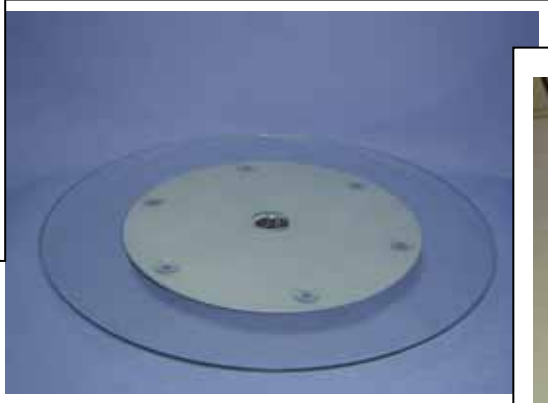

SPACEWRITER

Glass Table

Material: Metal plate on the base / Glass table on the top (6 mm)

Diameter: 60 cm.

SPACEWRITER

Magazine Shelf

Material: Metal plate
Size: 56 x 37 cm.

SPACEWRITER

Book Shelf

Material: Metal plate
Size: 22 x 17 x 7 cm .

SPACEWRITER

Display Shelf

Material: Aluminum plate
Size: 38 x 30 cm .

SPACEWRITER

Single Catalog Holder

Material: Acrylic

Material: Metal Plate
Diameter: 60 cm.

SPACEWRITER

Pole

Material: Aluminum
Size: 210 to 370 cm
Upper tube: DIA 4 cm.
Lower tube: DIA 4.5 cm

SPACEWRITER

Donut

Attaches up to 3 accessories to tube.

Material: Aluminum

Diameter: 9 cm.

Height: 4 cm / Maximum weight: 20 kg

SPACEWRITER

Control Unit

Material: Aluminum

Size: 60W / 16.0 x 9.5 x 5.0 cm-----150W / 20.0 x 9.5 x 5.0 cm

SD Uploader and Switching Power enclosure

SPACEWRITER