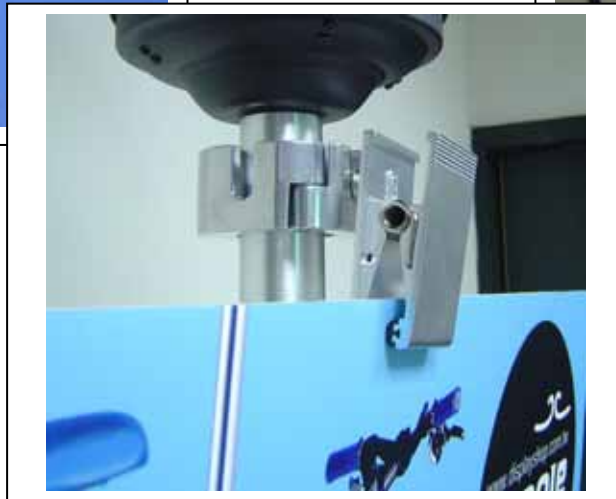

Square Clip

Material: Aluminum

Size: 9 x 5 cm.

SPACEWRITER