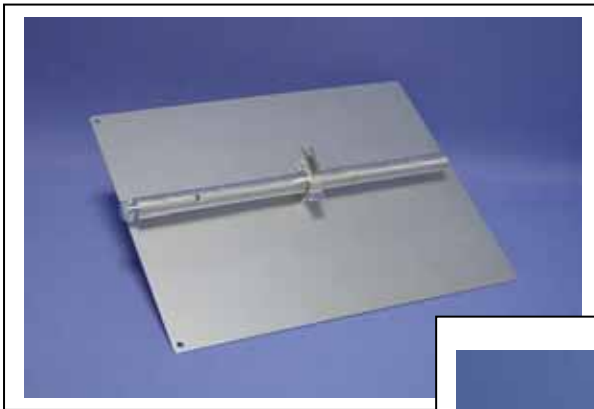

SPACEWRITER

Glass Table

Material: Metal plate on the base / Glass table on the top (6 mm)

Diameter: 60 cm.

SPACEWRITER

Magazine Shelf

Material: Metal plate
Size: 56 x 37 cm.

SPACEWRITER

Book Shelf

Material: Metal plate
Size: 22 x 17 x 7 cm .

SPACEWRITER

Display Shelf

Material: Aluminum plate
Size: 38 x 30 cm .

SPACEWRITER

Single Catalog Holder

Material: Acrylic

Size: 9 x 5 cm.

SPACEWRITER

Banner Rod

Material: Aluminum

Size: 55 / 65 cm.

Diameter: 2 cm

SPACEWRITER

Base Plate

Material: Metal Plate
Diameter: 60 cm.

SPACEWRITER

Pole

Material: Aluminum
Size: 210 to 370 cm
Upper tube: DIA 4 cm.
Lower tube: DIA 4.5 cm

SPACEWRITER

Donut

Attaches up to 3 accessories to tube.

Material: Aluminum