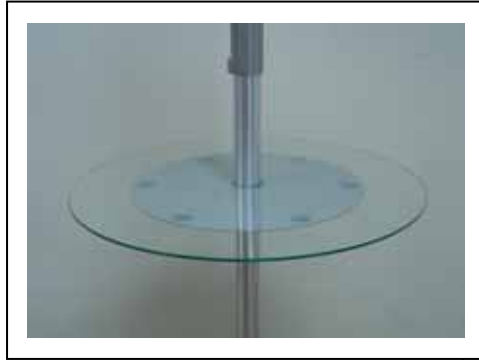

SPACEWRITER

Glass Table

Material: Metal plate on the base / Glass table on the top (6 mm)

Diameter: 60 cm.

SPACEWRITER

Magazine Shelf

Material: Metal plate
Size: 56 x 37 cm.

SPACEWRITER

Book Shelf

Material: Metal plate
Size: 22 x 17 x 7 cm .

SPACEWRITER

Display Shelf

Material: Aluminum plate
Size: 38 x 30 cm .

SPACEWRITER

Single Catalog Holder

Material: Acrylic

Size: 9 x 5 cm.

SPACEWRITER

Banner Rod

Material: Aluminum

Size: 55 / 65 cm.

Diameter: 2 cm

SPACEWRITER

Base Plate

Material: Metal Plate
Diameter: 60 cm.

SPACEWRITER

Pole

Material: Aluminum
Size: 210 to 370 cm
Upper tube: DIA 4 cm.
Lower tube: DIA 4.5 cm

SPACEWRITER

Donut

Attaches up to 3 accessories to tube.

Material: Aluminum