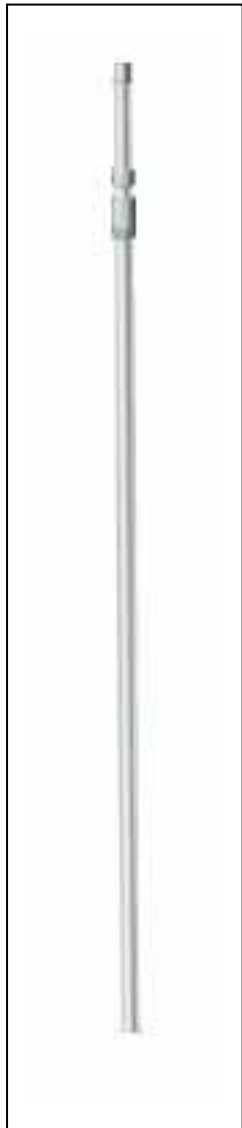

SPACEWRITER

Glass Table

Material: Metal plate on the base / Glass table on the top (6 mm)

Diameter: 60 cm.

SPACEWRITER

Magazine Shelf

Material: Metal plate
Size: 56 x 37 cm.

SPACEWRITER

Size: 29 x 22 x 3 cm .

SPACEWRITER

Double Catalog Holder

Material: Acrylic

Size: 29 x 22 x 3 cm (Individual size) .

SPACEWRITER

Square Clip

Material: Aluminum

Size: 9 x 5 cm.

SPACEWRITER

Banner Rod

Material: Aluminum

Size: 55 / 65 cm.

Diameter: 2 cm

SPACEWRITER

Base Plate

Material: Metal Plate
Diameter: 60 cm.

SPACEWRITER

Pole

Material: Aluminum
Size: 210 to 370 cm
Upper tube: DIA 4 cm.
Lower tube: DIA 4.5 cm

SPACEWRITER

Donut

Attaches up to 3 accessories to tube.

Material: Aluminum