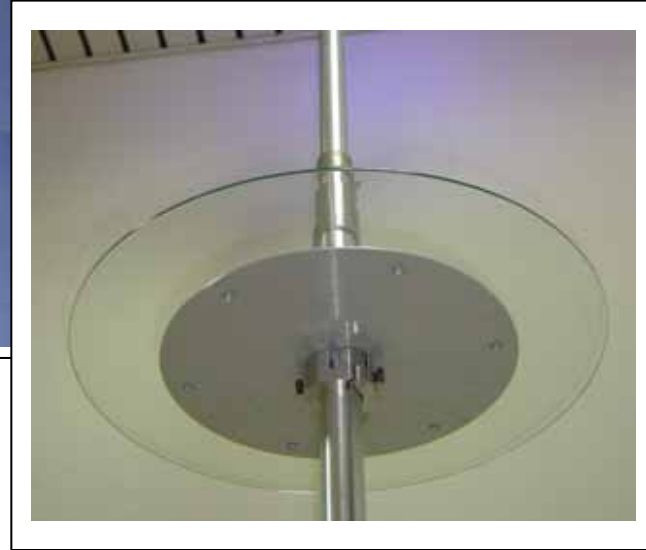

SPACEWRITER

Glass Table

Material: Metal plate on the base / Glass table on the top (6 mm)

Diameter: 60 cm.

SPACEWRITER

Magazine Shelf

Material: Metal plate
Size: 56 x 37 cm.

SPACEWRITER

Material: Metal Plate
Diameter: 60 cm.

SPACEWRITER

Pole

Material: Aluminum
Size: 210 to 370 cm
Upper tube: DIA 4 cm.
Lower tube: DIA 4.5 cm

SPACEWRITER

Donut

Attaches up to 3 accessories to tube.

Material: Aluminum