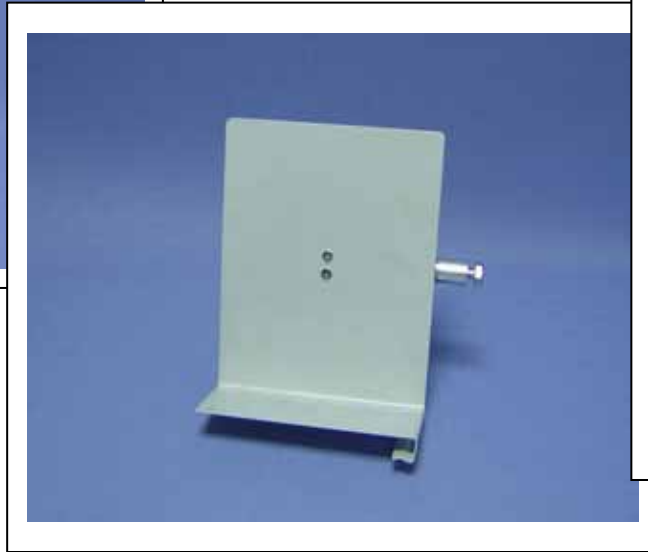

SPACEWRITER

Glass Table

Material: Metal plate on the base / Glass table on the top (6 mm)

Diameter: 60 cm.

SPACEWRITER

Magazine Shelf

Material: Metal plate
Size: 56 x 37 cm.

SPACEWRITER

Size: 9 x 5 cm.

SPACEWRITER

Banner Rod

Material: Aluminum

Size: 55 / 65 cm.

Diameter: 2 cm

SPACEWRITER

Base Plate

Material: Metal Plate
Diameter: 60 cm.

SPACEWRITER

Pole

Material: Aluminum
Size: 210 to 370 cm
Upper tube: DIA 4 cm.
Lower tube: DIA 4.5 cm

SPACEWRITER

Donut

Attaches up to 3 accessories to tube.

Material: Aluminum

Diameter: 9 cm.

Height: 4 cm / Maximum weight: 20 kg

SPACEWRITER

Control Unit

Material: Aluminum

Size: 60W / 16.0 x 9.5 x 5.0 cm-----150W / 20.0 x 9.5 x 5.0 cm

SD Uploader and Switching Power enclosure

SPACEWRITER