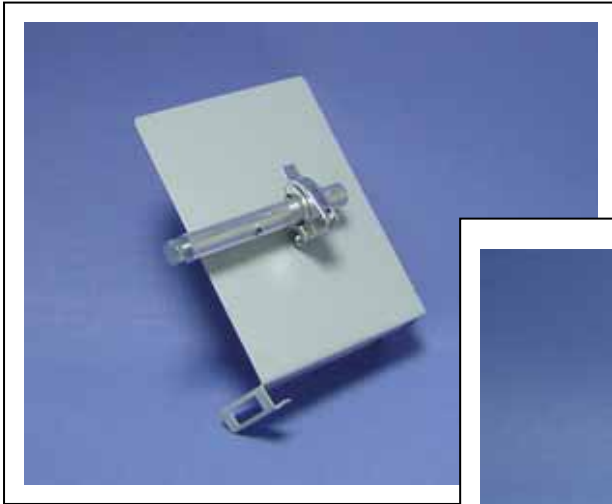

SPACEWRITER

Glass Table

Material: Metal plate on the base / Glass table on the top (6 mm)

Diameter: 60 cm.

SPACEWRITER

Magazine Shelf

Material: Metal plate
Size: 56 x 37 cm.

SPACEWRITER

Book Shelf

Material: Metal plate
Size: 22 x 17 x 7 cm .

SPACEWRITER

Display Shelf

Material: Aluminum plate
Size: 38 x 30 cm .

SPACEWRITER

Single Catalog Holder

Material: Acrylic

Material: Metal Plate
Diameter: 60 cm.

SPACEWRITER

Pole

Material: Aluminum
Size: 210 to 370 cm
Upper tube: DIA 4 cm.
Lower tube: DIA 4.5 cm

SPACEWRITER

Donut

Attaches up to 3 accessories to tube.

Material: Aluminum

Diameter: 9 cm.

Height: 4 cm / Maximum weight: 20 kg

SPACEWRITER

Control Unit

Material: Aluminum

Size: 60W / 16.0 x 9.5 x 5.0 cm-----150W / 20.0 x 9.5 x 5.0 cm

SD Uploader and Switching Power enclosure

SPACEWRITER