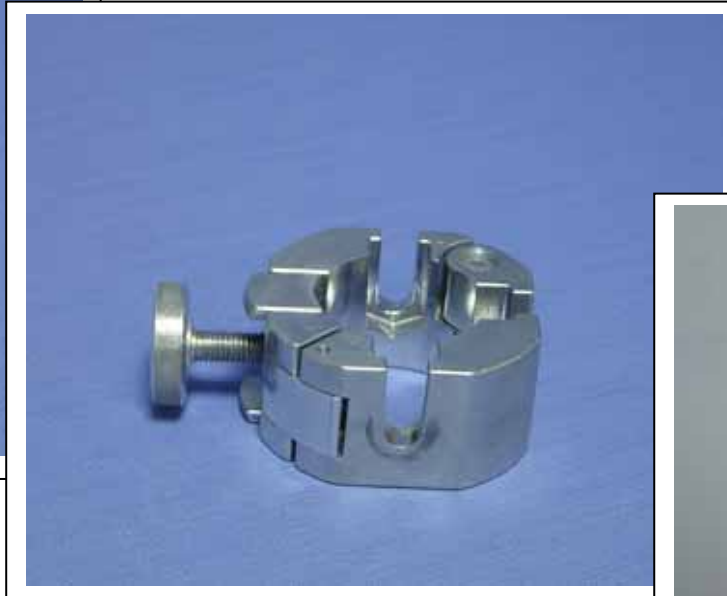

SPACEWRITER

Banner Rod

Material: Aluminum

Size: 55 / 65 cm.

Diameter: 2 cm

SPACEWRITER

Base Plate

Material: Metal Plate
Diameter: 60 cm.

SPACEWRITER

Pole

Material: Aluminum
Size: 210 to 370 cm
Upper tube: DIA 4 cm.
Lower tube: DIA 4.5 cm

SPACEWRITER

Donut

Attaches up to 3 accessories to tube.

Material: Aluminum

Diameter: 9 cm.