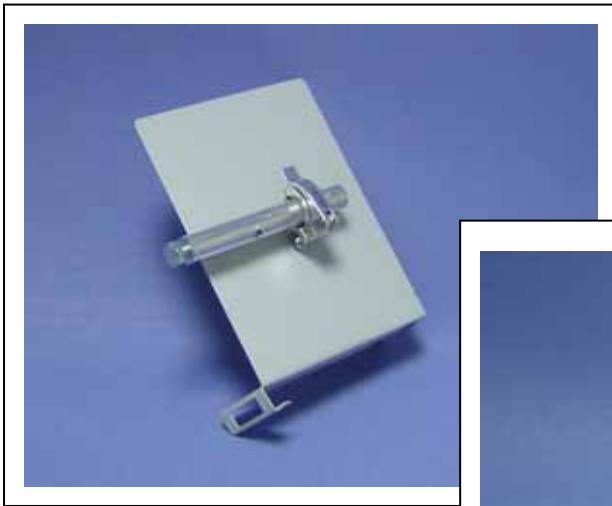

Glass Table

Material: Metal plate on the base / Glass table on the top (6 mm)

Diameter: 60 cm.

SPACEWRITER

Magazine Shelf

Material: Metal plate
Size: 56 x 37 cm.

SPACEWRITER

Book Shelf

Material: Metal plate
Size: 22 x 17 x 7 cm .

SPACEWRITER

Display Shelf

Material: Aluminum plate
Size: 38 x 30 cm .

SPACEWRITER

Single Catalog Holder

Material: Acrylic

Size: 29 x 22 x 3 cm .

SPACEWRITER

Banner Rod

Material: Aluminum

Size: 55 / 65 cm.

Diameter: 2 cm

SPACEWRITER

Base Plate

Material: Metal Plate
Diameter: 60 cm.

SPACEWRITER

Pole

Material: Aluminum
Size: 210 to 370 cm
Upper tube: DIA 4 cm.
Lower tube: DIA 4.5 cm

SPACEWRITER

Donut

Attaches up to 3 accessories to tube.

Material: Aluminum

Diameter: 9 cm.