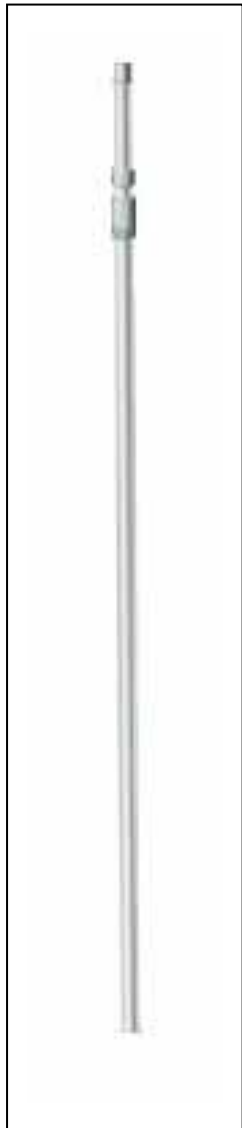

Glass Table

Material: Metal plate on the base / Glass table on the top (6 mm)

Diameter: 60 cm.

SPACEWRITER

Magazine Shelf

Material: Metal plate
Size: 56 x 37 cm.

SPACEWRITER

Book Shelf

Material: Metal plate
Size: 22 x 17 x 7 cm .

SPACEWRITER

Display Shelf

Material: Aluminum plate
Size: 38 x 30 cm .

SPACEWRITER

Single Catalog Holder

Material: Acrylic

Size: 29 x 22 x 3 cm .

SPACEWRITER

Banner Rod

Material: Aluminum

Size: 55 / 65 cm.

Diameter: 2 cm

SPACEWRITER

Base Plate

Material: Metal Plate
Diameter: 60 cm.

SPACEWRITER

Pole

Material: Aluminum
Size: 210 to 370 cm
Upper tube: DIA 4 cm.
Lower tube: DIA 4.5 cm

SPACEWRITER

Donut

Attaches up to 3 accessories to tube.

Material: Aluminum

Diameter: 9 cm.