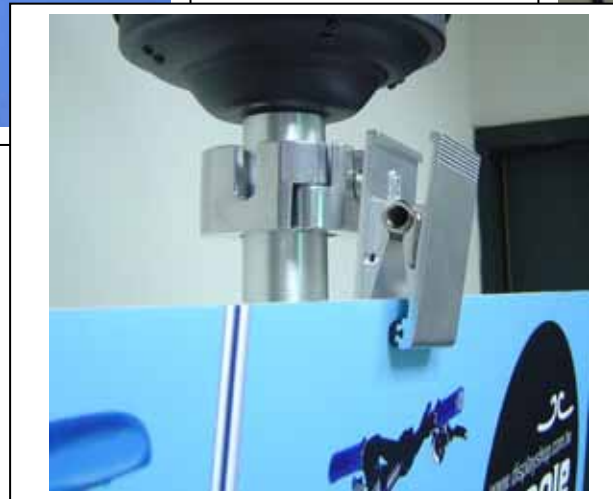

Square Clip

Material: Aluminum

Size: 9 x 5 cm.

SPACEWRITER