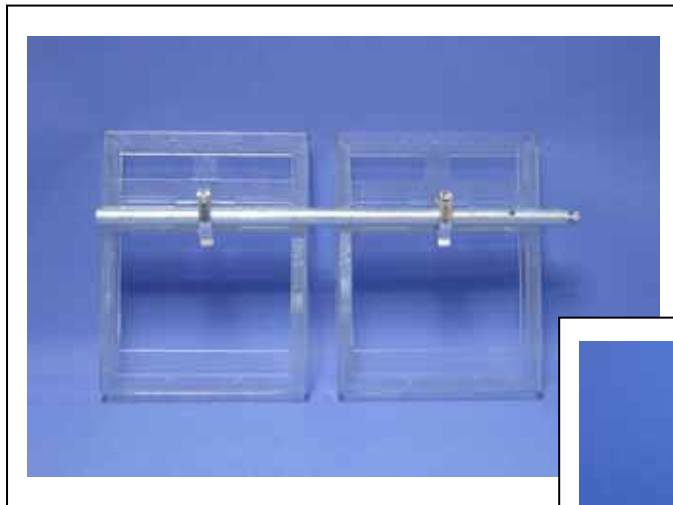

Double Catalog Holder

Material: Acrylic

Size: 29 x 22 x 3 cm (Individual size) .

SPACEWRITER