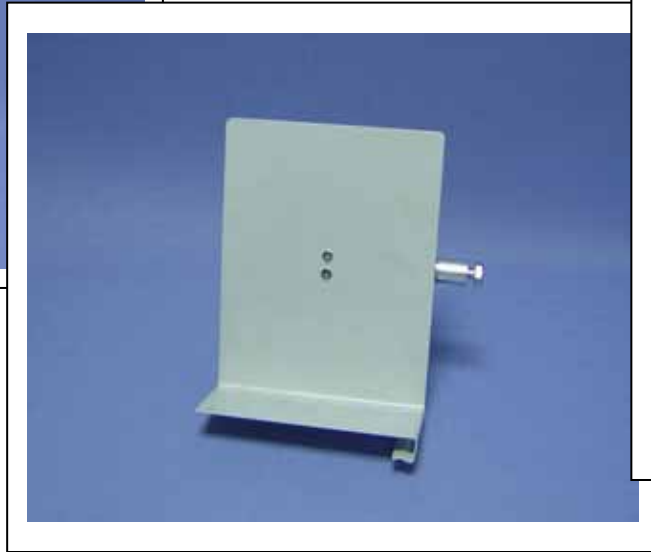

Glass Table

Material: Metal plate on the base / Glass table on the top (6 mm)

Diameter: 60 cm.

SPACEWRITER

Magazine Shelf

Material: Metal plate
Size: 56 x 37 cm.

SPACEWRITER

Book Shelf

Material: Metal plate
Size: 22 x 17 x 7 cm .

SPACEWRITER

Display Shelf

Material: Aluminum plate
Size: 38 x 30 cm .

SPACEWRITER

Single Catalog Holder

Material: Acrylic

Size: 29 x 22 x 3 cm .

SPACEWRITER

Banner Rod

Material: Aluminum

Size: 55 / 65 cm.

Diameter: 2 cm

SPACEWRITER

Base Plate

Material: Metal Plate
Diameter: 60 cm.

SPACEWRITER

Pole

Material: Aluminum
Size: 210 to 370 cm
Upper tube: DIA 4 cm.
Lower tube: DIA 4.5 cm

SPACEWRITER

Donut

Attaches up to 3 accessories to tube.

Material: Aluminum

Diameter: 9 cm.