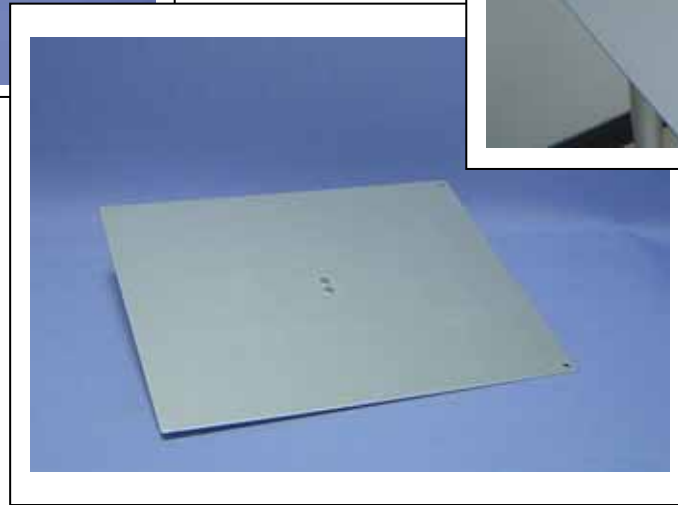

Glass Table

Material: Metal plate on the base / Glass table on the top (6 mm)

Diameter: 60 cm.

SPACEWRITER

Magazine Shelf

Material: Metal plate
Size: 56 x 37 cm.

SPACEWRITER

Book Shelf

Material: Metal plate
Size: 22 x 17 x 7 cm .

SPACEWRITER

Display Shelf

Material: Aluminum plate
Size: 38 x 30 cm .

SPACEWRITER

Single Catalog Holder

Material: Acrylic

Size: 29 x 22 x 3 cm .

SPACEWRITER

Banner Rod

Material: Aluminum

Size: 55 / 65 cm.

Diameter: 2 cm

SPACEWRITER

Base Plate

Material: Metal Plate
Diameter: 60 cm.

SPACEWRITER

Pole

Material: Aluminum
Size: 210 to 370 cm
Upper tube: DIA 4 cm.
Lower tube: DIA 4.5 cm

SPACEWRITER

Donut

Attaches up to 3 accessories to tube.

Material: Aluminum

Diameter: 9 cm.