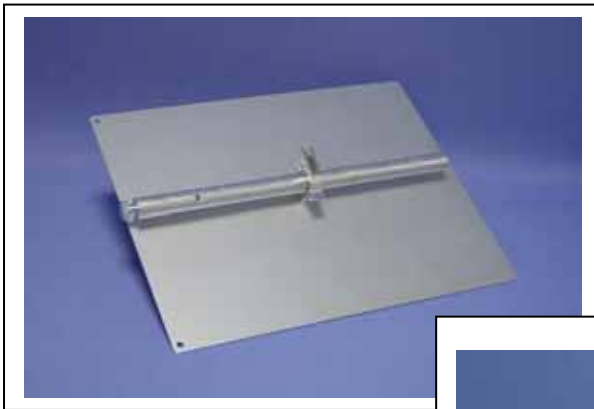

Glass Table

Material: Metal plate on the base / Glass table on the top (6 mm)

Diameter: 60 cm.

SPACEWRITER

Magazine Shelf

Material: Metal plate
Size: 56 x 37 cm.

SPACEWRITER

Book Shelf

Material: Metal plate
Size: 22 x 17 x 7 cm .

SPACEWRITER

Display Shelf

Material: Aluminum plate
Size: 38 x 30 cm .

SPACEWRITER

Single Catalog Holder

Material: Acrylic

Size: 29 x 22 x 3 cm .

SPACEWRITER

Banner Rod

Material: Aluminum

Size: 55 / 65 cm.

Diameter: 2 cm

SPACEWRITER

Base Plate

Material: Metal Plate
Diameter: 60 cm.

SPACEWRITER

Pole

Material: Aluminum
Size: 210 to 370 cm
Upper tube: DIA 4 cm.
Lower tube: DIA 4.5 cm

SPACEWRITER

Donut

Attaches up to 3 accessories to tube.

Material: Aluminum

Diameter: 9 cm.