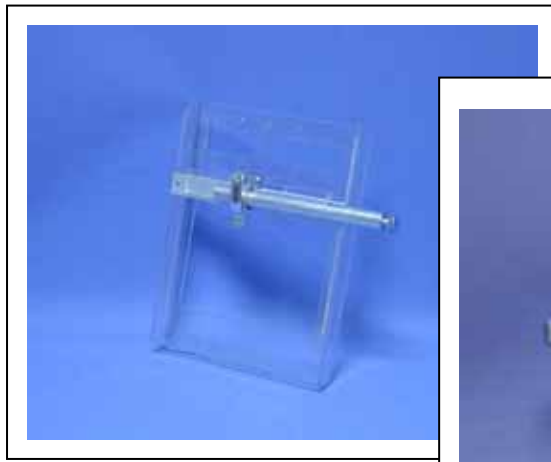

Glass Table

Material: Metal plate on the base / Glass table on the top (6 mm)

Diameter: 60 cm.

SPACEWRITER

Magazine Shelf

Material: Metal plate
Size: 56 x 37 cm.

SPACEWRITER

Book Shelf

Material: Metal plate
Size: 22 x 17 x 7 cm .

SPACEWRITER

Display Shelf

Material: Aluminum plate
Size: 38 x 30 cm .

SPACEWRITER

Single Catalog Holder

Material: Acrylic

Size: 29 x 22 x 3 cm .

SPACEWRITER

Banner Rod

Material: Aluminum

Size: 55 / 65 cm.

Diameter: 2 cm

SPACEWRITER

Base Plate

Material: Metal Plate
Diameter: 60 cm.

SPACEWRITER

Pole

Material: Aluminum
Size: 210 to 370 cm
Upper tube: DIA 4 cm.
Lower tube: DIA 4.5 cm

SPACEWRITER

Donut

Attaches up to 3 accessories to tube.

Material: Aluminum

Diameter: 9 cm.