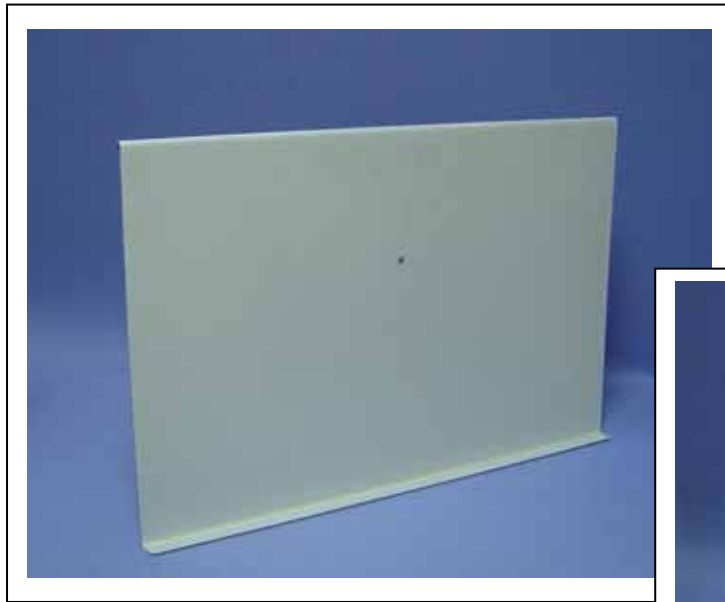

Glass Table

Material: Metal plate on the base / Glass table on the top (6 mm)

Diameter: 60 cm.

SPACEWRITER

Magazine Shelf

Material: Metal plate
Size: 56 x 37 cm.

SPACEWRITER

Book Shelf

Material: Metal plate
Size: 22 x 17 x 7 cm .

SPACEWRITER

Display Shelf

Material: Aluminum plate
Size: 38 x 30 cm .

SPACEWRITER

Single Catalog Holder

Material: Acrylic

Size: 29 x 22 x 3 cm .

SPACEWRITER

Banner Rod

Material: Aluminum

Size: 55 / 65 cm.

Diameter: 2 cm

SPACEWRITER

Base Plate

Material: Metal Plate
Diameter: 60 cm.

SPACEWRITER

Pole

Material: Aluminum
Size: 210 to 370 cm
Upper tube: DIA 4 cm.
Lower tube: DIA 4.5 cm

SPACEWRITER

Donut

Attaches up to 3 accessories to tube.

Material: Aluminum

Diameter: 9 cm.